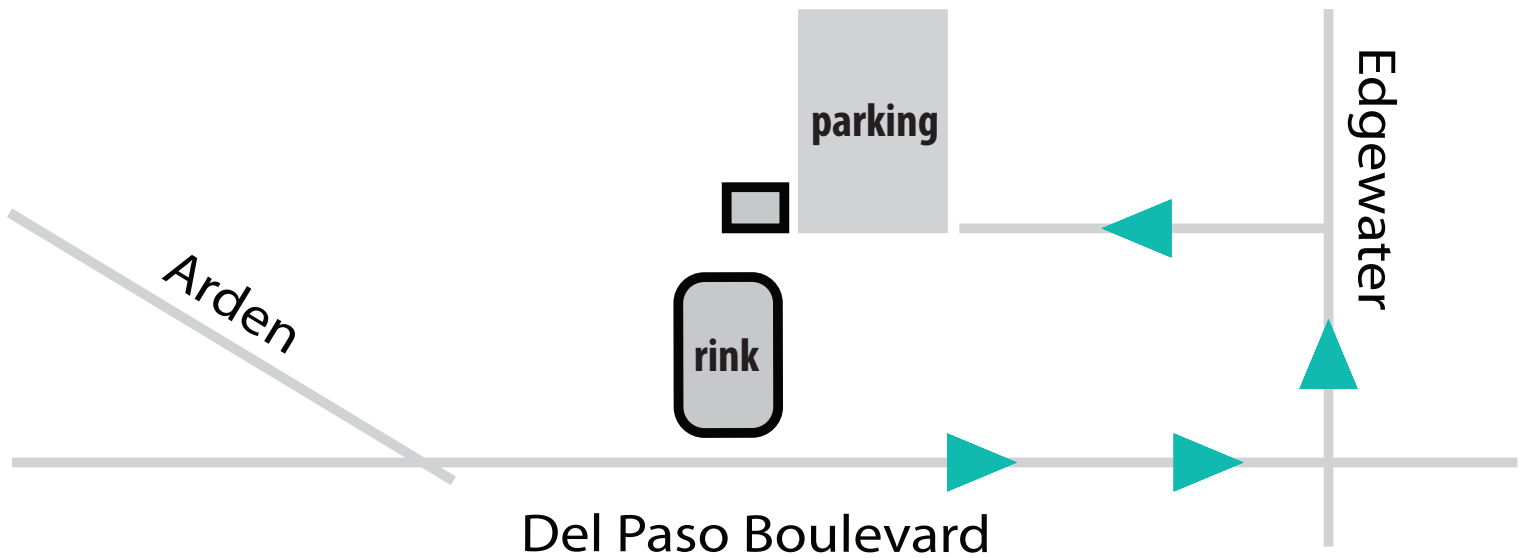

# ICELAND

*Ice Skating Rink*

**Entrance is at rear of rink  
off of Edgewater.**

*come on back!*

ICELAND ICE SKATING RINK  
1430 DEL PASO BOULEVARD  
SACRAMENTO, CA 95815-3612

916-925-3121

 **Skate Sacramento!**